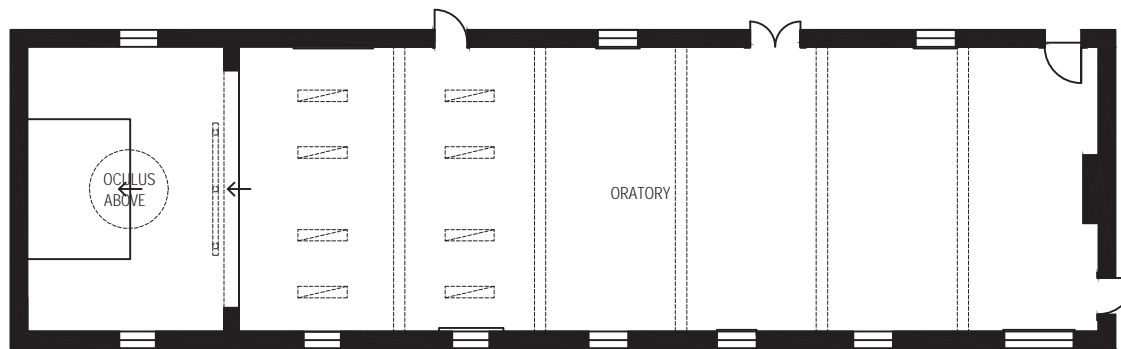

1

2

3

4

SACRED HEART ORATORY PLAN

FITTINGS LEGEND

- PR PANEL RADIATOR
- ⊕ FIRE HYDRANT
- ⊞ DOUBLE SOCKET POWER OUTLET
- ⊞ 3 PHASE POWER OUTLET
- OFP OPEN FIRE PLACE

- 4260 CEILING HEIGHT
- 3970 BEAM HEIGHT
- 3970 SUSPENDED LIGHTING HEIGHT

AMPERAGE for 3-Phase  
20amp

KEY PLAN

FITTINGS LEGEND

-  BEAM
-  LIGHT FITTINGS
-  TRACK LIGHT FITTING

- 4260 CEILING HEIGHT
- 3970 BEAM HEIGHT
- 3970 SUSPENDED LIGHTING HEIGHT

SACRED HEART ORATORY REFLECTED CEILING PLAN