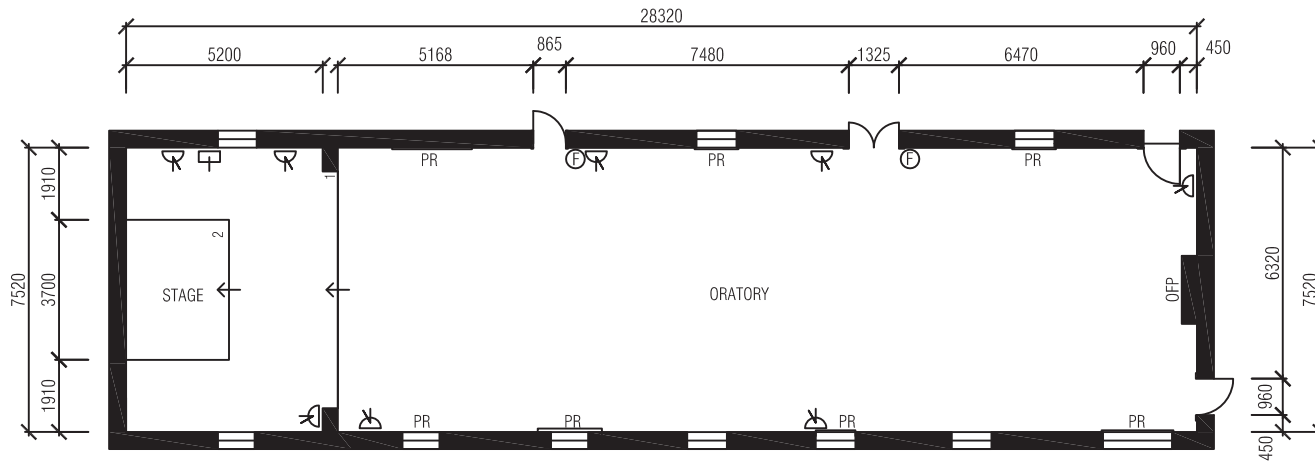

1

2

3

4

SACRED HEART ORATORY PLAN

FITTINGS LEGEND

- PR PANEL RADIATOR
- ⊕ FIRE HYDRANT
- ⊞ DOUBLE SOCKET POWER OUTLET
- ⊞ 3 PHASE POWER OUTLET
- OFP OPEN FIRE PLACE

- 4260 CEILING HEIGHT
- 3970 BEAM HEIGHT
- 3970 SUSPENDED LIGHTING HEIGHT

AMPERAGE for 3-Phase  
20amp

KEY PLAN

FITTINGS LEGEND

-  BEAM
-  LIGHT FITTINGS
-  TRACK LIGHT FITTING

- 4260 CEILING HEIGHT
- 3970 BEAM HEIGHT
- 3970 SUSPENDED LIGHTING HEIGHT

SACRED HEART ORATORY REFLECTED CEILING PLAN