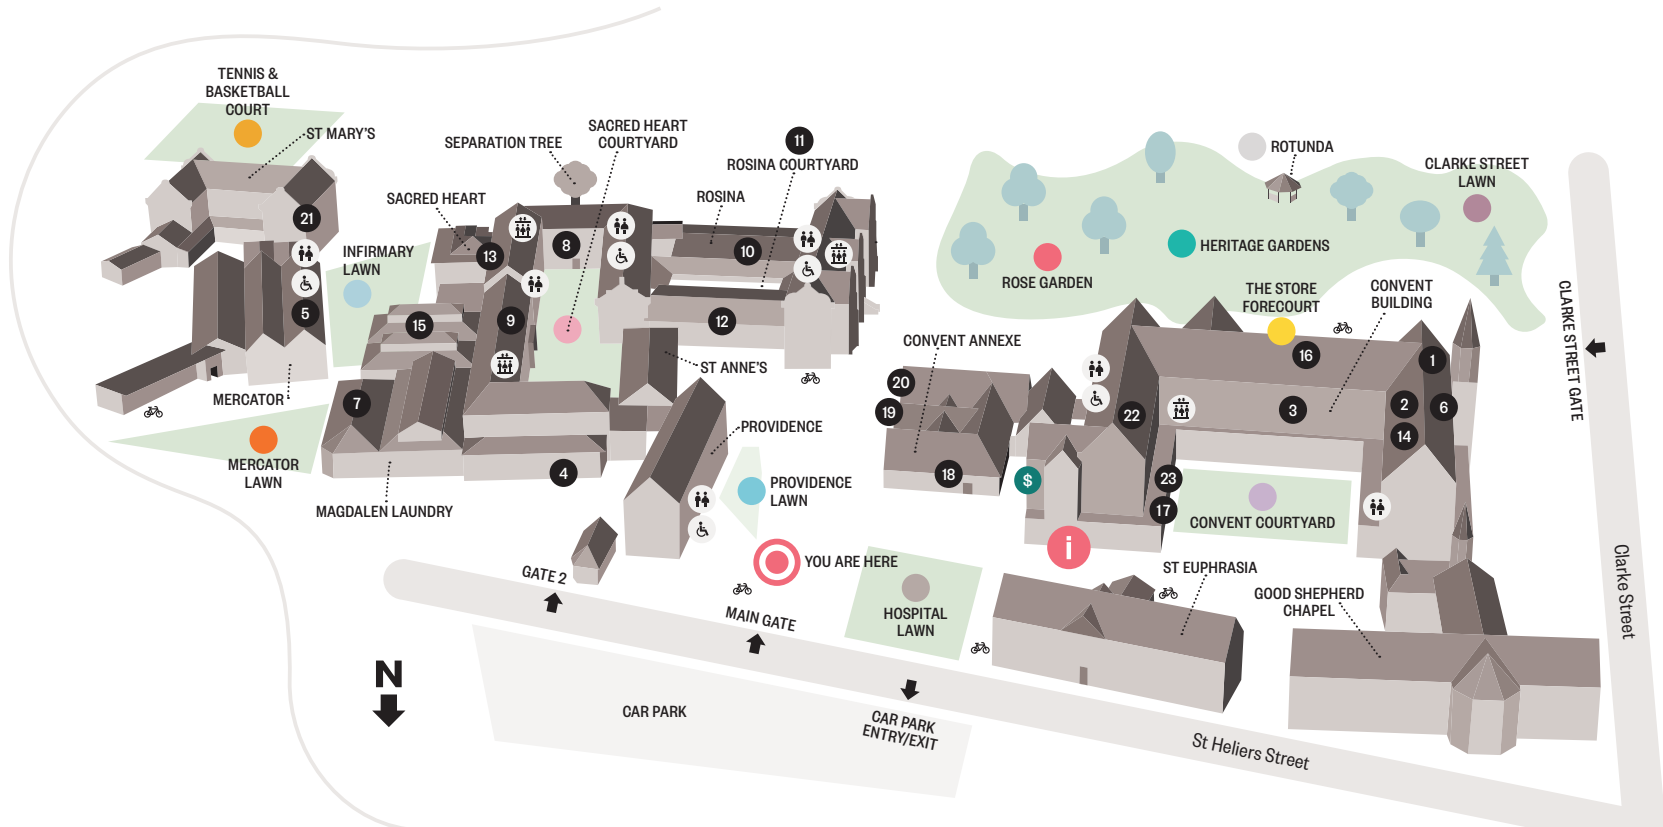

Getting around the Convent.

Key

- Information
- Toilets
- Accessible Toilet
- ATM
- Lift Access
- Bike parking

Outdoor Spaces

- Clarke Street Lawn
- Convent Courtyard
- Heritage Gardens
- Hospital Lawn
- Infirmary Lawn
- Mercator Lawn
- Providence Lawn
- Rose Garden
- Rotunda
- Sacred Heart Courtyard
- Tennis & Basketball Court
- The Store Forecourt

Venues

- Bishop's Parlour
- Breakfast Parlour
- Community & Linen Room
- Industrial School
- Mercator
- Mural Hall
- North Magdalen Laundry
- Oratory
- Packing Room
- Rosina Auditorium
- Rosina Courtyard
- Rosina Function Space
- Sacred Heart
- Salon
- South Magdalen Laundry
- The Store

Food

- Cam's Kiosk
- Convent Bakery
- Kappaya
- Lentil as Anything

School

- Sophia Mundi Steiner School

Convent Wellbeing

- Convent Building

Gallery

- St Heliers Street Gallery