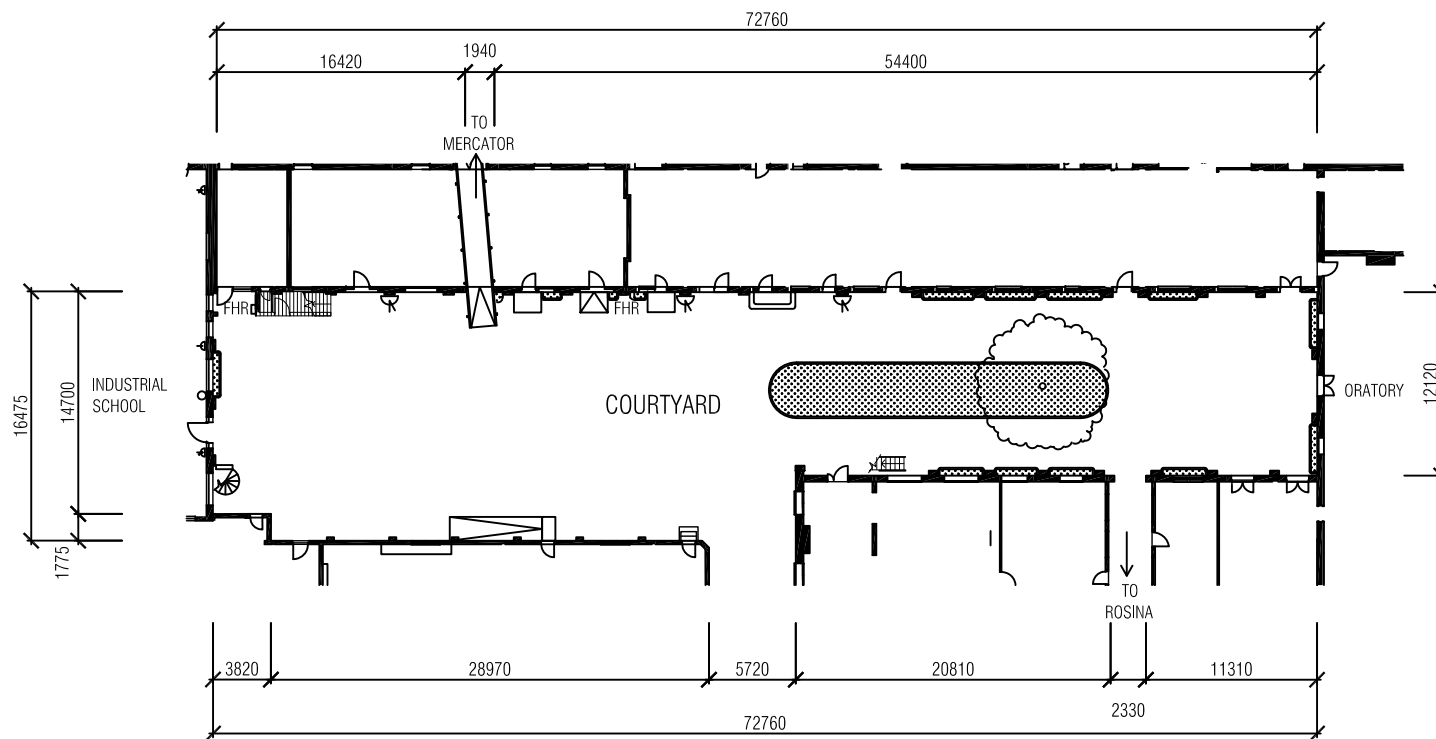

FITTINGS LEGEND

- FHR FIRE HOSE REEL
- DOUBLE SOCKET POWER OUTLET

NOTE: ALL POWER OUTLETS ARE 15 AMP

SACRED HEART COURTYARD PLAN