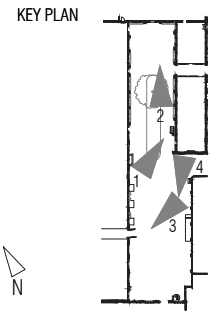

1

2

3

4

FITTINGS LEGEND

- FHR FIRE HOSE REEL
-  DOUBLE SOCKET POWER OUTLET

NOTE: ALL POWER OUTLETS ARE 15 AMP

SACRED HEART COURTYARD PLAN

KEY PLAN

Studio 815 / 37 Swanston Street, Melbourne VIC 3000  
 t. + 61 (0) 439 767 228 t. + 61 (0) 422 262 847  
 we@folkarchitects.com www.folkarchitects.com

DRAFT

ABBOTSFORD CONVENT ROOM LAYOUT PLANS  
 Project No. 1203 Date 13.03.2014