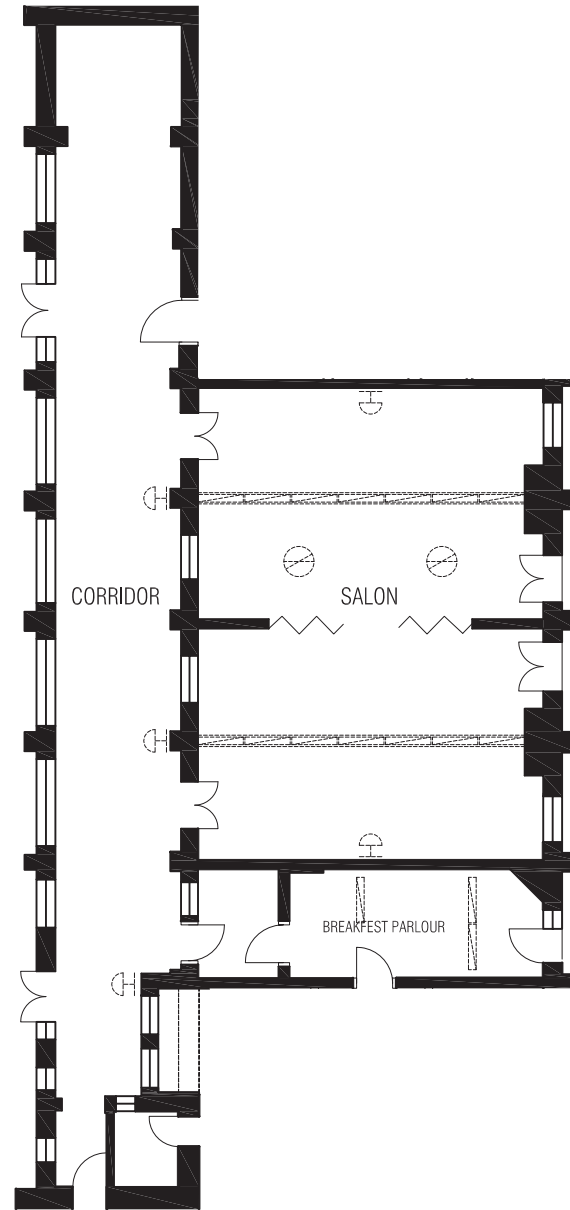

CONVENT SALON, CORRIDOR, AND BREAKFAST PARLOUR PLAN

FITTINGS LEGEND

- PR PANEL RADIATOR
- ⊕ FIRE HYDRANT
- FHR FIRE HOSE REEL
- ⏏ SINGLE SOCKET POWER OUTLET
- ⏏ DOUBLE SOCKET POWER OUTLET

- 5200 SALON CEILING HEIGHT
- 4900 CORRIDOR CEILING HEIGHT
- 3600 BREAKFAST PARLOUR CEILING HEIGHT

OPENS TO CONVENT
COURTYARD

FITTINGS LEGEND

-  BEAM
-  LIGHT FITTINGS
-  WALL MOUNTED LIGHT
-  CEILING FAN

- 5200 SALON CEILING HEIGHT
- 4900 CORRIDOR CEILING HEIGHT
- 3600 BREAKFAST PARLOUR CEILING HEIGHT

KEY PLAN

CONVENT SALON, CORRIDOR, AND BREAKFAST PARLOUR REFLECTED CEILING PLAN