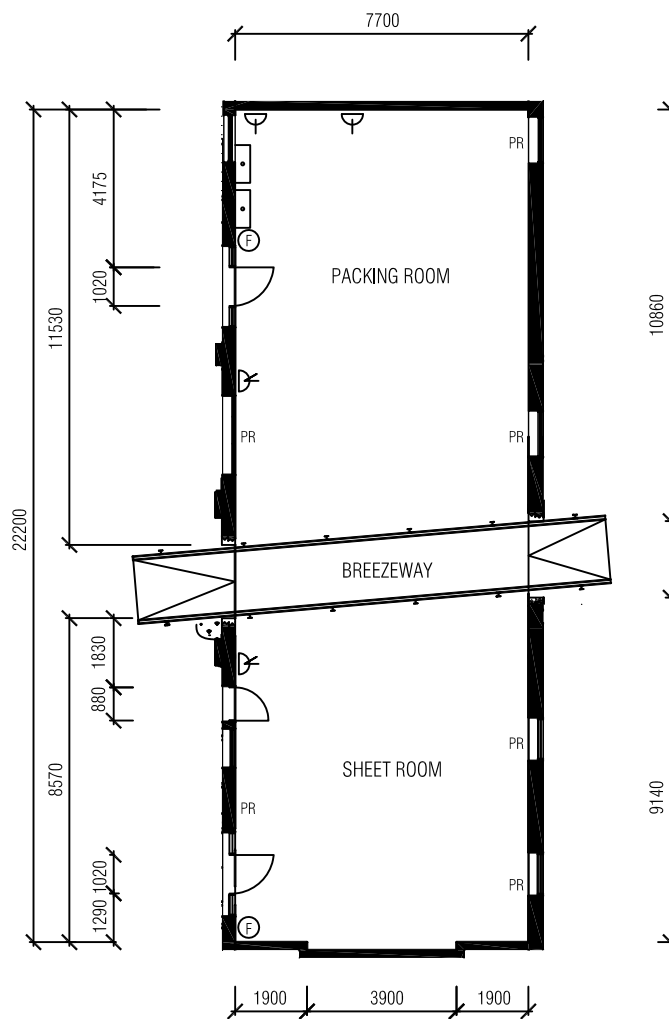

FITTINGS LEGEND

- PR PANEL RADIATOR
- ⊕ FIRE HYDRANT
- FHR FIRE HOSE REEL
- ⏏ SINGLE SOCKET POWER OUTLET
- ⏏ DOUBLE SOCKET POWER OUTLET

PACKING ROOM & SHEET ROOM PLAN