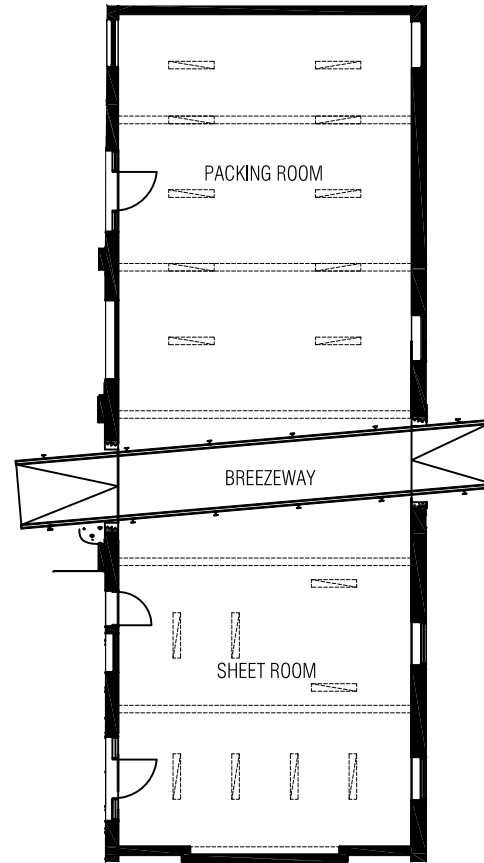

FITTINGS LEGEND

- PR PANEL RADIATOR
- ⊕ FIRE HYDRANT
- FHR FIRE HOSE REEL
- ⏏ SINGLE SOCKET POWER OUTLET
- ⏏ DOUBLE SOCKET POWER OUTLET

PACKING ROOM & SHEET ROOM PLAN

Studio 815 / 37 Swanston Street, Melbourne VIC 3000
 t. + 61 (0) 439 767 228 t. + 61 (0) 422 262 847
 we@folkarchitects.com www.folkarchitects.com

DRAFT

ABBOTSFORD CONVENT ROOM LAYOUT PLANS
 Project No. 1203 Date 19.02.2014

PACKING ROOM & SHEET ROOM PLAN
 Drawing No. SK057

PACKING ROOM & SHEET ROOM RCP

FITTINGS LEGEND

-  BEAM
-  SUSPENDED LIGHT FITTING

- 4000 PACKING ROOM CEILING HEIGHT
- 3700 PACKING ROOM BEAM HEIGHT
- 4000 SHEET ROOM CEILING HEIGHT
- 3700 SHEET ROOM BEAM HEIGHT